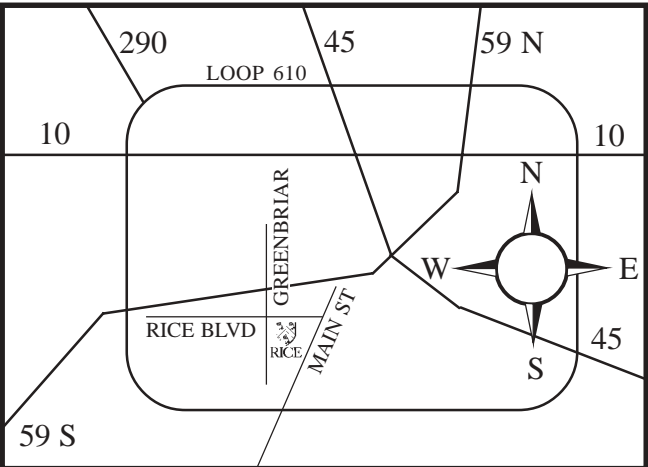

RICE UNIVERSITY CAMPUS MAP

Garage Parking is \$8 per day.
Credit cards are required.

Greenbriar Lot parking (Entrance #10) is free.

AREAMAP

DIRECTIONS TO RICE

- From Highway 59S, exit Greenbriar/Shepherd.

Garage parking:

- Go South on Greenbriar to Rice Blvd.
- Turn left on Rice Blvd.
- Go four blocks and turn right into Entrance #13.
- Take a right at the second stop sign.
- The Rice Central Campus Garage is on the left.

Greenbriar Lot:

- Go South on Greenbriar and turn left into Entrance #10.