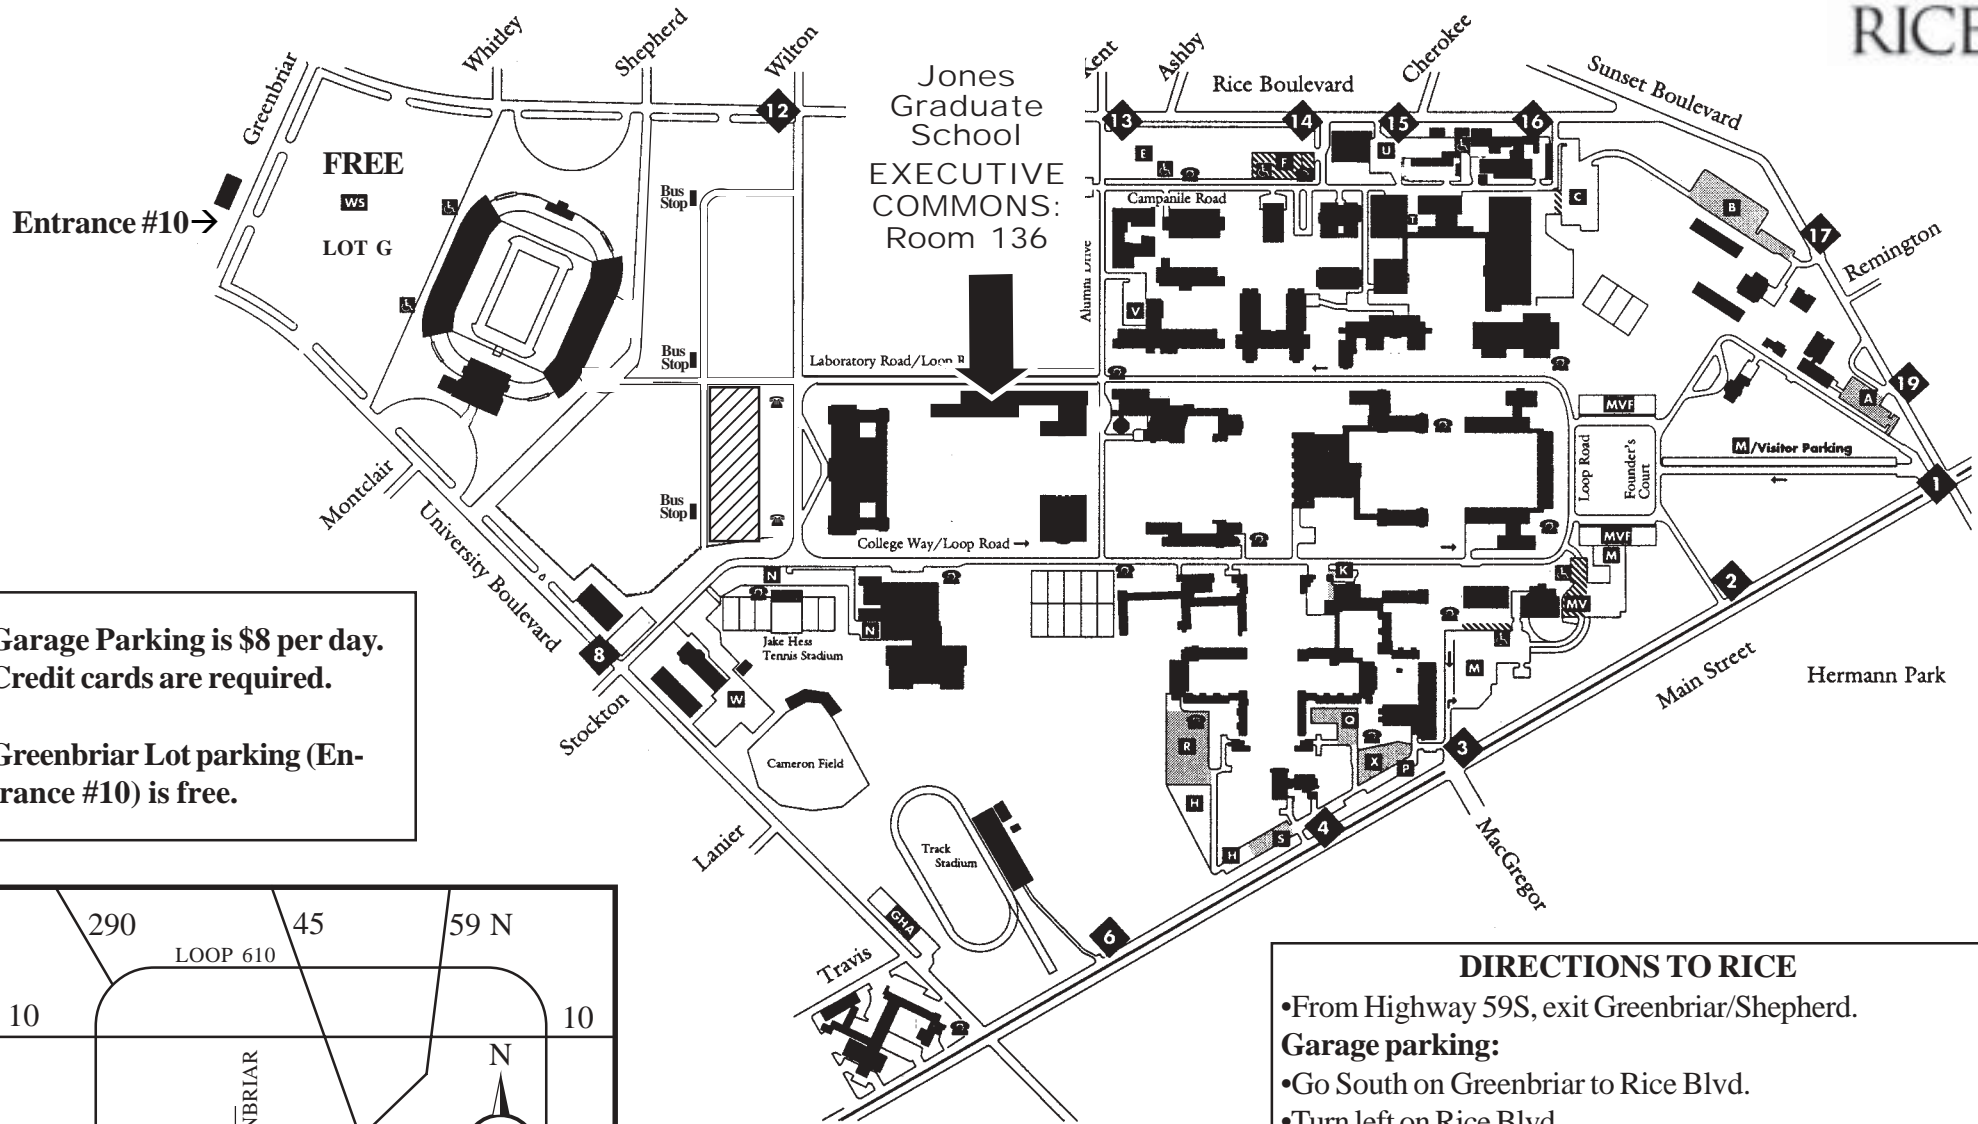

RICE UNIVERSITY CAMPUS MAP

Garage Parking is \$8 per day.
Credit cards are required.

Greenbriar Lot parking (Entrance #10) is free.

AREAMAP

DIRECTIONS TO RICE

- From Highway 59S, exit Greenbriar/Shepherd.

Garage parking:

- Go South on Greenbriar to Rice Blvd.
- Turn left on Rice Blvd.
- Go four blocks and turn right into Entrance #13.
- Take a right at the second stop sign.
- The Rice Central Campus Garage is on the left.

Greenbriar Lot:

- Go South on Greenbriar and turn left into Entrance #10.